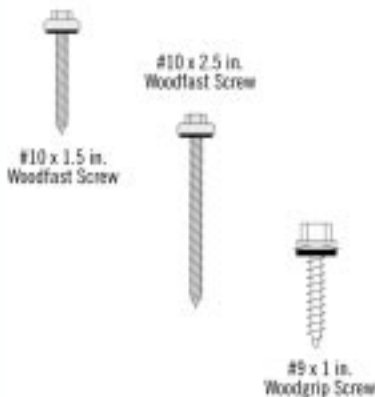

Unit	Model	Description
Bag	C0161	#9 x 1 Woodgrip Screw, Galvanized/Painted - 250/bag
Bag	C0261	#9 x 1 1/2 Woodgrip Screw, Galvanized/Painted - 250/bag
Bag	C0381	#9 x 2 Woodgrip Screw, Galvanized/Painted - 250/bag
Bag	C0461	#9 x 2 1/2 Woodgrip Screw, Galvanized/Painted - 250/bag
Bag	C0485	#9 x 3 Woodgrip Screw, Galvanized/Painted - 250/bag
Bag	SCWG1.5	#10-1.5 in. Woodfast Screw, Galvanized - 250/bag
Bag	SCWG2.5	#10-2.5 in. Woodfast Screw, Galvanized - 250/bag
Bag	SCW**1.5	#10-1.5 in. Woodfast Screw, Painted - 250/bag
Bag	SCW**2.5	#10-2.5 in. Woodfast Screw, Painted - 250/bag