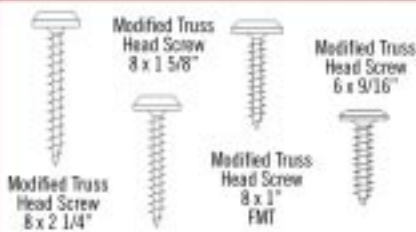

FASTENERS, CLOSURE STRIPS & ACCESSORIES

Unit	Model	Description
Bag	N/A	Snap-Loc Application Fastners - 250/bag