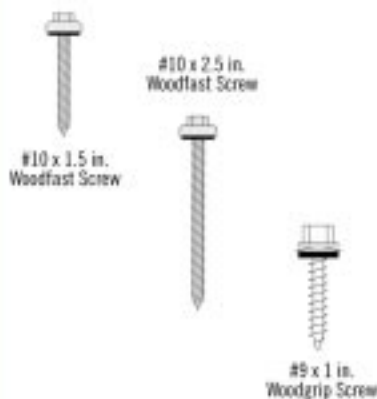

Unit	Model	Description
Bag	C0161	#9 x 1 Woodgrip Screw, Galvanized/Painted - 250/bag
Bag	C0261	#9 x 1 1/2 Woodgrip Screw, Galvanized/Painted - 250/bag
Bag	C0381	#9 x 2 Woodgrip Screw, Galvanized/Painted - 250/bag
Bag	C0461	#9 x 2 1/2 Woodgrip Screw, Galvanized/Painted - 250/bag
Bag	C0485	#9 x 3 Woodgrip Screw, Galvanized/Painted - 250/bag
Bag	SCWG1.5	#10-1.5 in. Woodfast Screw, Galvanized - 250/bag
Bag	SCWG2.5	#10-2.5 in. Woodfast Screw, Galvanized - 250/bag
Bag	SCW**1.5	#10-1.5 in. Woodfast Screw, Painted - 250/bag
Bag	SCW**2.5	#10-2.5 in. Woodfast Screw, Painted - 250/bag