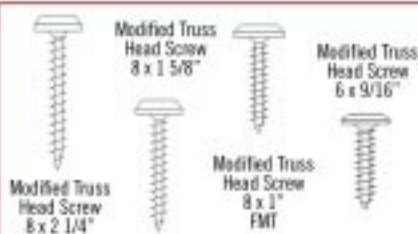

FASTENERS, CLOSURE STRIPS & ACCESSORIES

Unit	Model	Description
Bag	N/A	Snap-Loc Application Fasteners - 250/bag