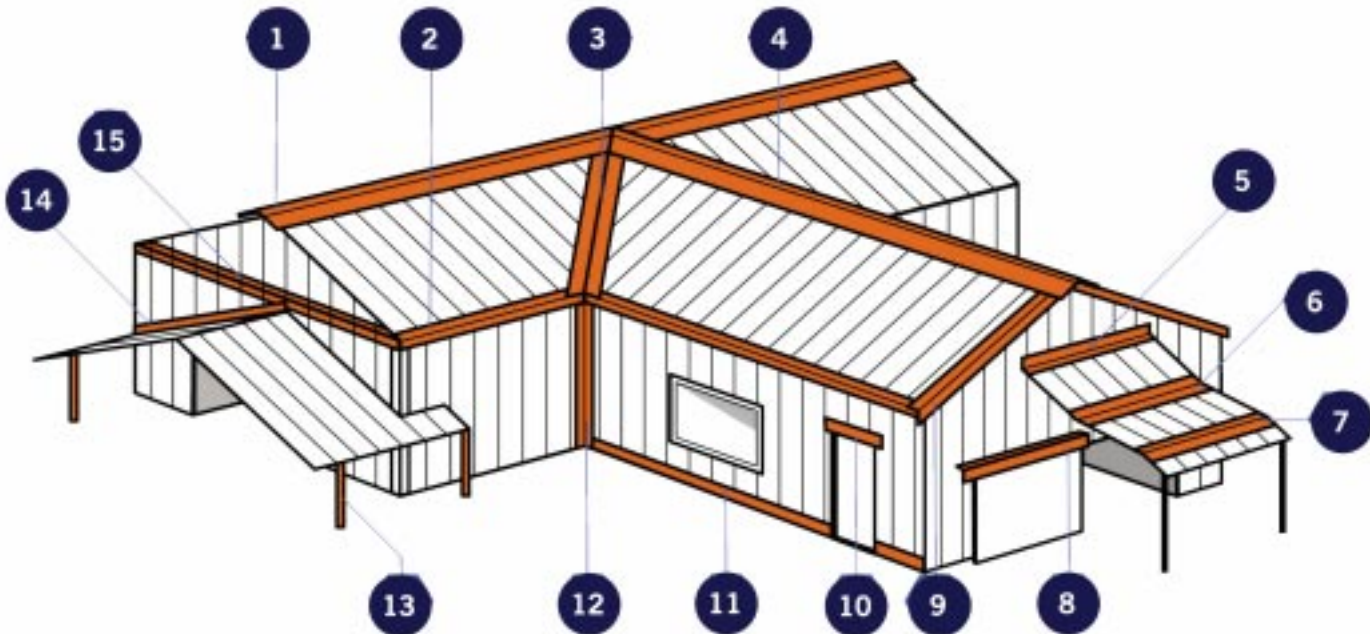

FLASHING, TRIM & ACCESSORIES

PBR Panel

Unit	Description
Lin. Ft	25 Year Galvalume, 26 Gauge
Lin. Ft	50 Year Painted, 26 Gauge

Architectural exposed fastener panel. 12 in., on center, spacing major ribs with equally spaced stiffening ribs. 1 1/8 in. major rib height. Minimum Slope is 1:12.

Typical Applications: Architectural, Residential, Light Commercial/Industrial, Post-Frame Buildings, Garages, Porches, Gazebos. Retrofit over existing roof.

FLASHING AND TRIM

Roofing Accessories

Order page

FLASHING, TRIM & ACCESSORIES PBR Panel

Lineal Trims and Flashings are sold in 10 foot 6" lengths unless otherwise specified.

	Unit	Retail		Model	Description
		25 Year Galvalume	50 Year Painted		
		26 Gal.	26 Gal.		
1	Each			RC-2	Ridge Cap
2	Each			EF-3	Eave Flashing
3	Each			PV-1	Preformed Valley
4	Each			RC-2	Ridge Cap
4	Each			RC-6	Ridge Cap (for use with ridge vent)
5	Each			EW-1	Endwall Flashing
6	Each			TF-1	Transition Flashing
7	Each			GF-1	Gambrel Flashing
8	Each			TC-1	Track Cover Universal
9	Each			GR-5	Gabel Rake
9	Each			GR-6	Gabel Rake & Corner
9	Each			GR-7	Gable Rake & Corner
10	Each			DC-2	Drip Cap
11	Each			BD-2	Base Drip
12	Each			IS-1	Inside Corner
13	Each			PC-1	Post Cover 2 x 4
13	Each			PC-2	Post Cover 2 x 6
13	Each			PC-3	Post Cover 2 x 8
13	Each			PC-4	Post Cover 2 x 10
14	Each			SW-2	Sidewall Flashing
15	Each			DA-2	Double Angle
	Each			GR-1	Gable Rake & Corner
	Each			HS-2	High Side Ridge